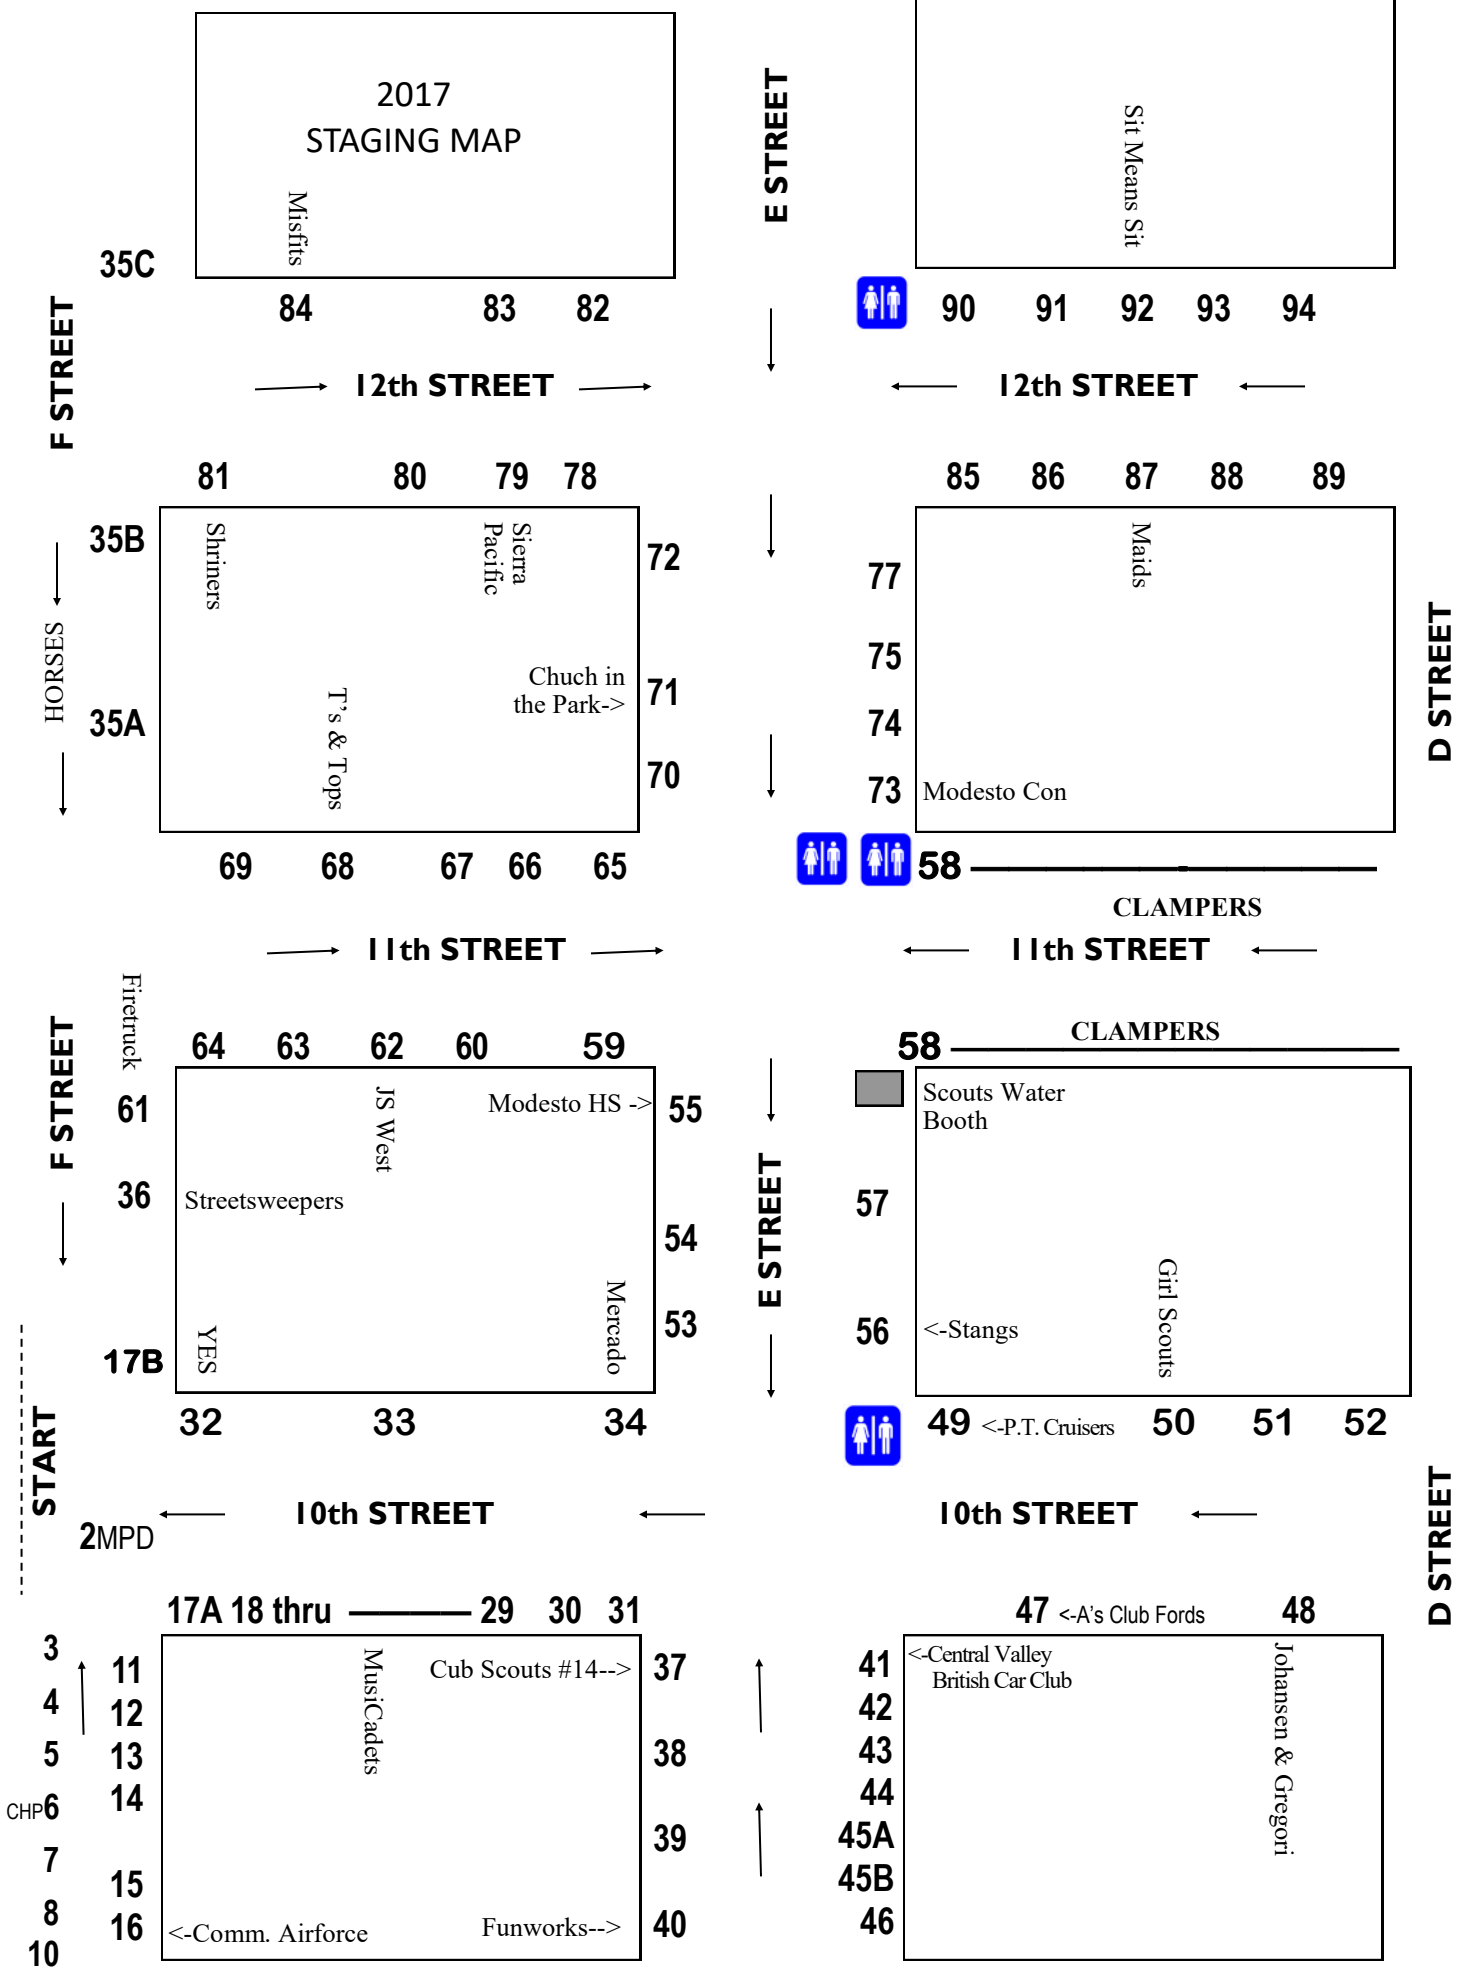

2017
STAGING MAP

35C

Mistifs

84 83 82

12th STREET

81 80 79 78

35B

Shriners

Sierra Pacific

72

35A

T's & T ops

Chuch in the Park->

71

70

69 68 67 66 65

Sit Means Sit

90 91 92 93 94

12th STREET

85 86 87 88 89

77

75

74

73

56

<-Stangs

Girl Scouts

49 <-P.T. Cruisers 50 51 52

10th STREET

47 <-A's Club Fords 48

41
42
43
44
45A
45B
46

<-Central Valley British Car Club